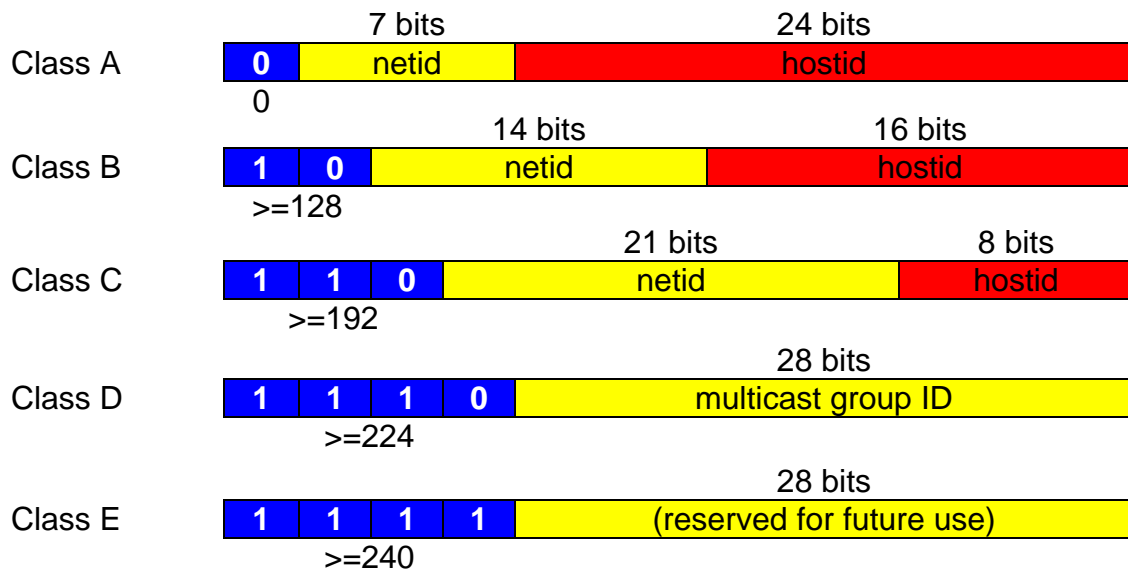

Network Classes

Class	Range
A	0.0.0.0 to 127.255.255.255
B	128.0.0.0 to 191.255.255.255
C	192.0.0.0 to 223.255.255.255
D	224.0.0.0 to 239.255.255.255
E	240.0.0.0 to 255.255.255.255