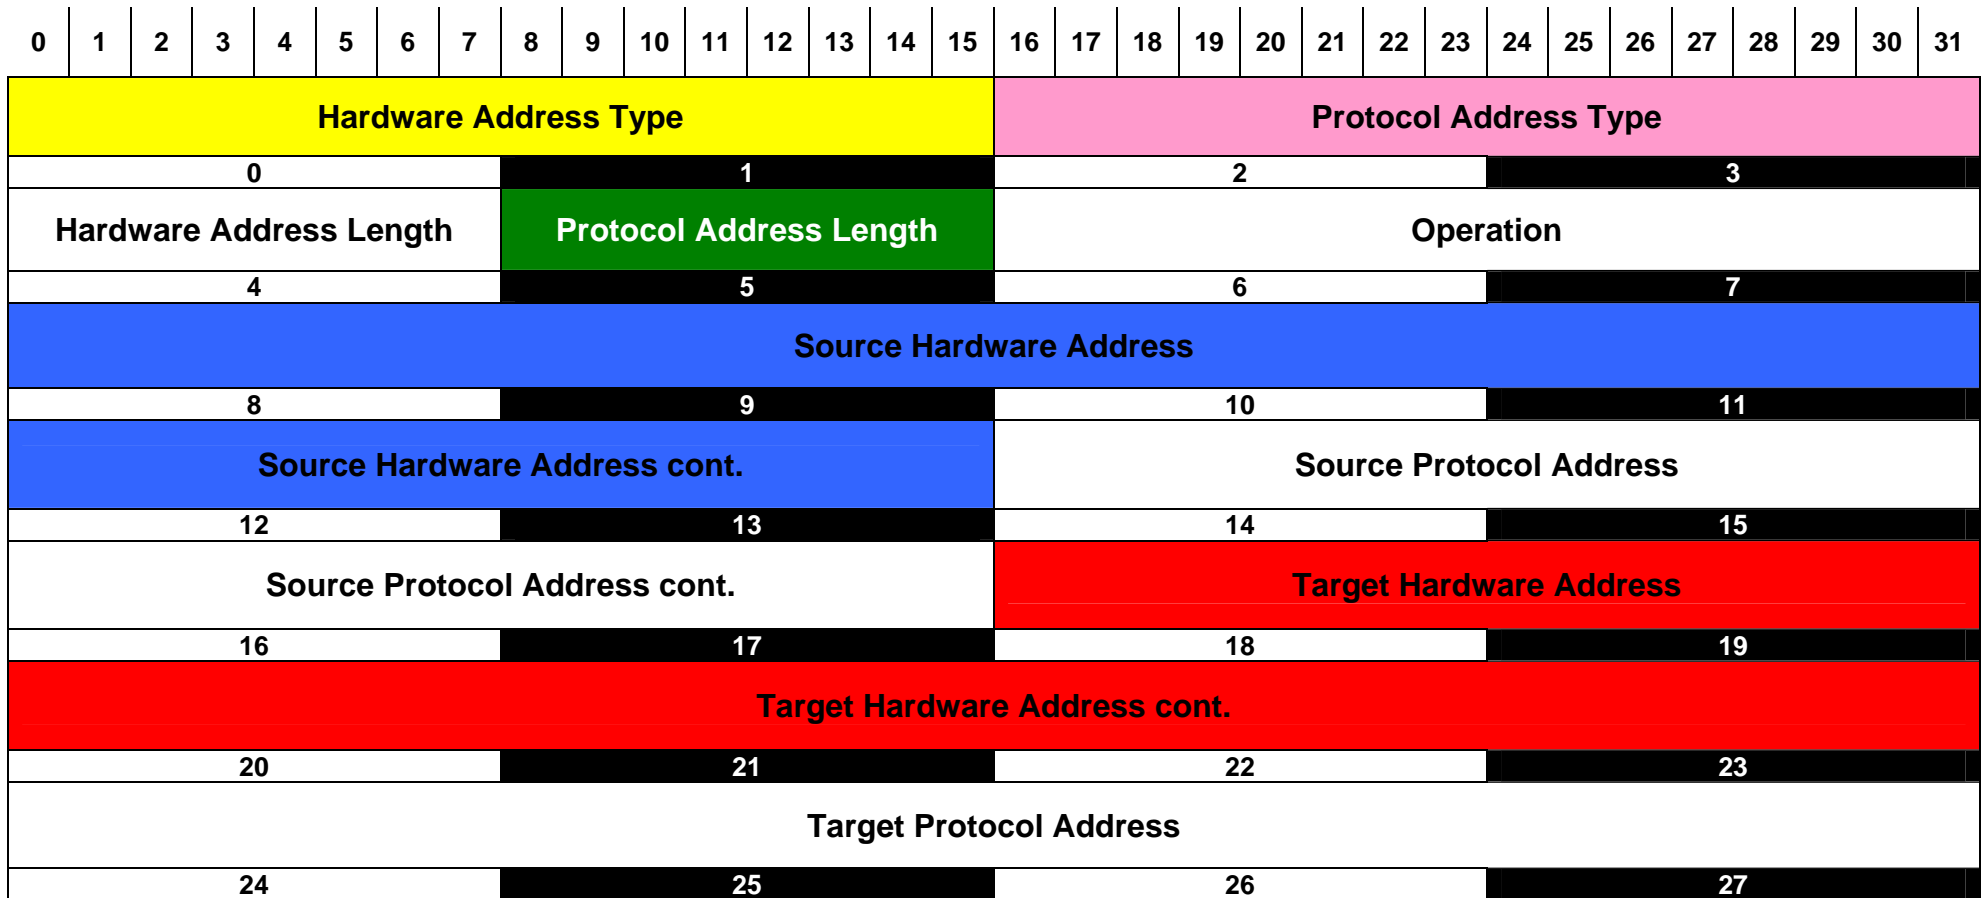

# ARP

## ARP Parameters for Ethernet and IPv4

<b>Hardware Address Type</b>		
1	Ethernet	
6	IEEE 802 LAN	
<b>Protocol Address Type</b>		
2048	IPv4 (0x0800)	
<b>Hardware Address Length</b>		
6	for Ethernet / IEEE 802	

<b>Protocol Address Length</b>		
4	For IPv4	
<b>Operation</b>		
1	Request	
2	Reply	